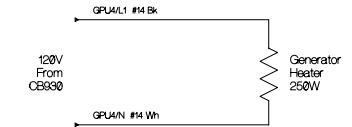

All wire #16 unless otherwise noted

ELECTROMECHANICAL DIESEL STARTER			
ENGINEER	DRAWN BY	DATE	REV
E. WILDE	E. WILDE	1994 MAY 21	11
PAGE:	SHEET:	TITLE:	REV:
1 of 1	NONE	ELEC	C
FILE:	TYPE:		
DSELSTRT	ELEC		
DATE:	REV:		
1994 MAY 21	11